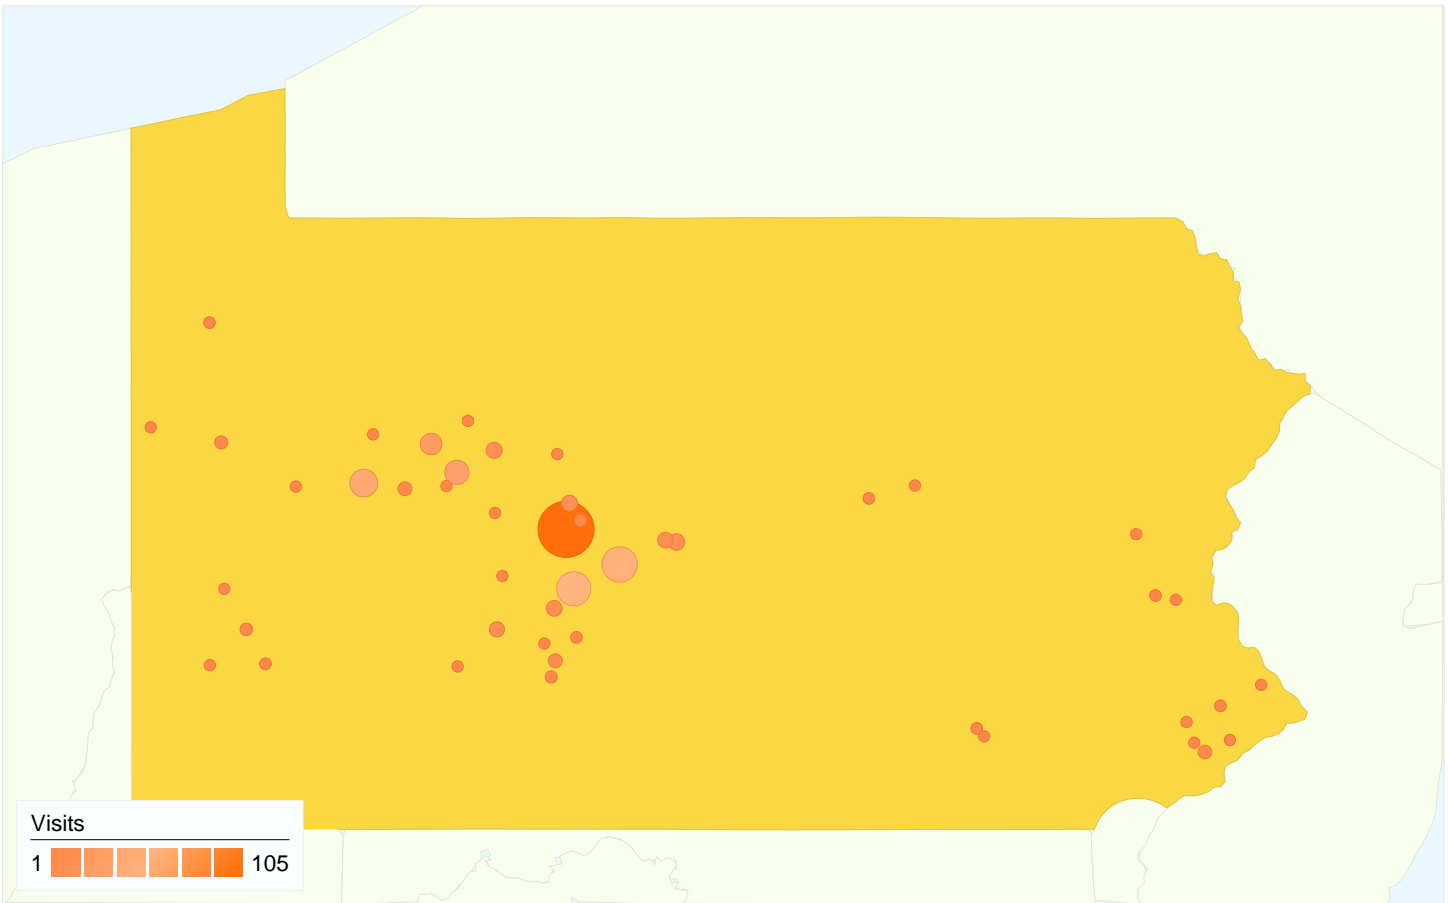

Content by Title

Page Title	Pageviews	% visits
District 15	4,803	81.43%
Meeting List - District 15	535	9.07%
Archive - District 15	95	1.61%
Meeting Map - District 15	46	0.78%
Officers - District 15	46	0.78%

Map Overlay 21171

Traffic Sources Overview

205 people visited this site

 **550** Visits

 **205** Absolute Unique Visitors

 **5,898** Pageviews

 **10.72** Average Pageviews

 **00:09:47** Time on Site

This state sent 450 visits via 46 cities

Site Usage

City	Visits	Pages/Visit	Avg. Time on Site	% New Visits	Bounce Rate
Houtzdale	105	18.78	00:17:07	7.62%	14.29%
Warriors Mark	57	14.33	00:18:19	1.75%	24.56%
Bellwood	54	22.20	00:21:06	5.56%	12.96%
New Bethlehem	39	6.23	00:05:42	20.51%	10.26%
Reynoldsville	31	5.13	00:02:39	19.35%	29.03%
Brookville	25	6.32	00:03:46	12.00%	24.00%
State College	13	5.69	00:02:37	61.54%	30.77%
Du Bois	12	6.83	00:03:51	75.00%	8.33%
West Decatur	12	10.33	00:13:14	33.33%	33.33%
University Park	11	22.55	00:19:37	27.27%	9.09%

1 - 10 of 39

All traffic sources sent a total of 550 visits

-  23.82% Direct Traffic
-  61.45% Referring Sites
-  14.73% Search Engines

Top Traffic Sources

Sources	Visits	% visits
(direct) ((none))	131	23.82%
alcoholism.about.com (referral)	66	12.00%
district15wpa.com (referral)	52	9.45%
google (organic)	49	8.91%
phpwsforums.com (referral)	45	8.18%