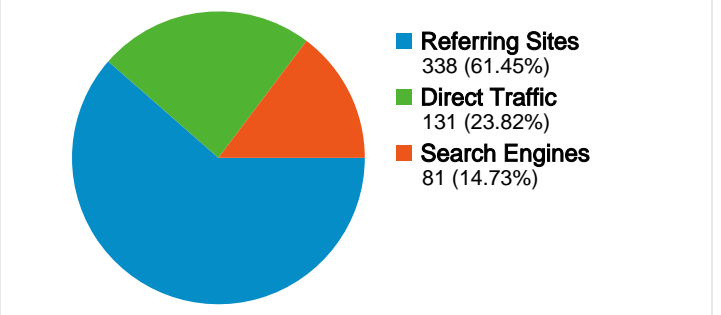

Site Usage

550 Visits

26.91% Bounce Rate

5,898 Pageviews

00:09:47 Avg. Time on Site

10.72 Pages/Visit

34.73% % New Visits

Visitors Overview

Content by Title

Page Title	Pageviews	% visits
District 15	4,803	81.43%
Meeting List - District 15	535	9.07%
Archive - District 15	95	1.61%
Meeting Map - District 15	46	0.78%
Officers - District 15	46	0.78%

Map Overlay 21171

Traffic Sources Overview

205 people visited this site

 **550** Visits

 **205** Absolute Unique Visitors

 **5,898** Pageviews

 **10.72** Average Pageviews

 **00:09:47** Time on Site

1 - 10 of 39

All traffic sources sent a total of 550 visits

-  23.82% Direct Traffic
-  61.45% Referring Sites
-  14.73% Search Engines

Top Traffic Sources

Sources	Visits	% visits
(direct) ((none))	131	23.82%
alcoholism.about.com (referral)	66	12.00%
district15wpa.com (referral)	52	9.45%
google (organic)	49	8.91%
phpwsforums.com (referral)	45	8.18%