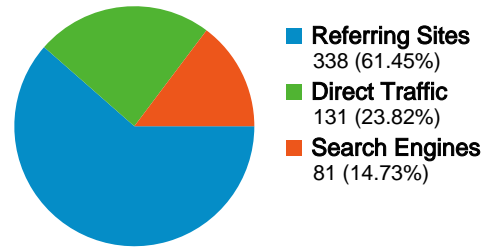

39 page titles were viewed a total of 5,898 times

Content Performance

Pageviews 5,898 % of Site Total: 100.00%	Unique Pageviews 3,440 % of Site Total: 100.00%	Time on Page 00:01:00 Site Avg: 00:01:00 (0.00%)	Bounce Rate 26.91% Site Avg: 26.91% (0.00%)	% Exit 9.33% Site Avg: 9.33% (0.00%)	\$ Index \$0.00 Site Avg: \$0.00 (0.00%)	
Page Title	Pageviews	Unique Pageviews	Time on Page	Bounce Rate	% Exit	\$ Index
District 15	4,803	2,661	00:00:59	25.20%	8.27%	\$0.00
Meeting List - District 15	535	400	00:01:05	17.65%	14.02%	\$0.00
Archive - District 15	95	48	00:00:42	50.00%	3.16%	\$0.00
Meeting Map - District 15	46	32	00:02:31	0.00%	32.61%	\$0.00
Officers - District 15	46	32	00:00:33	100.00%	6.52%	\$0.00
Committees - District 15	42	30	00:00:50	0.00%	7.14%	\$0.00
Traditions Checklist - District 15	35	24	00:01:02	0.00%	20.00%	\$0.00
Is AA For You? - District 15	32	18	00:01:29	50.00%	9.38%	\$0.00
Forms & Guidelines - District 15	25	20	00:01:04	100.00%	28.00%	\$0.00
Twelve Steps - District 15	22	21	00:03:53	0.00%	13.64%	\$0.00

1 - 10 of 39

All traffic sources sent a total of 550 visits

-  23.82% Direct Traffic
-  61.45% Referring Sites
-  14.73% Search Engines

Top Traffic Sources

Sources	Visits	% visits
(direct) ((none))	131	23.82%
alcoholism.about.com (referral)	66	12.00%
district15wpa.com (referral)	52	9.45%
google (organic)	49	8.91%
phpwsforums.com (referral)	45	8.18%